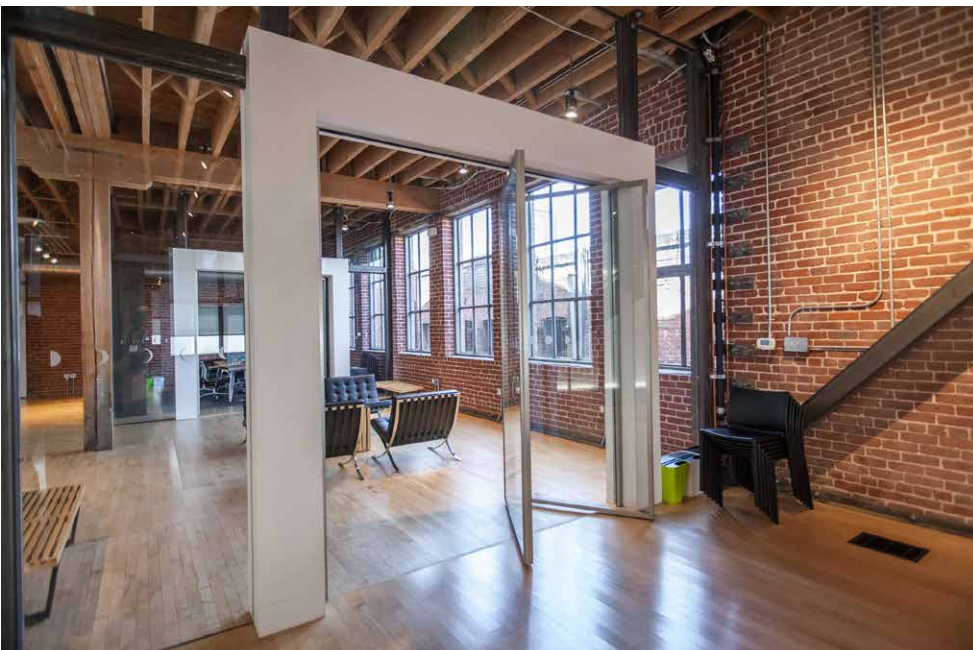

LOCATION:
San Francisco, CA

TAGS:

LEGACY