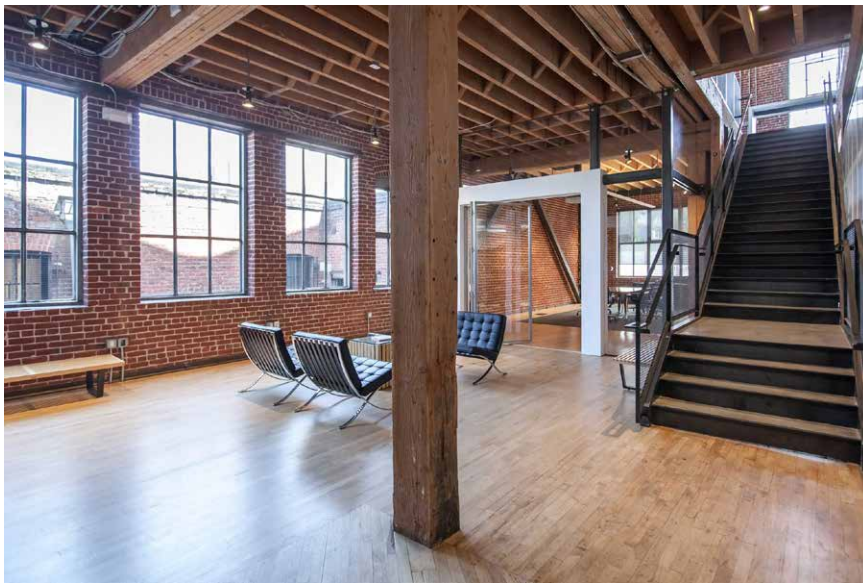

ShubinDonaldson also approached the project by thinking not only of the space itself, but by thinking of how that space could give people the experience of what Lunar is all about. Lunar is a product design firm and SD worked on the idea of making a finely detailed 'object' that would occupy a large portion of the first floor space. This object would not only be something to look at, but something to interact with. This object manifested itself as a tunnel that would transport people from the main entry to the heart of the space. This 'tunnel of light' was thought of as an experience that everyone who came to Lunar would need to interact with. As you enter the tunnel, the lights respond to you as they pulse over the tunnel's length. This pulsing is a response to the person entering the space, as if the building is welcoming you to Lunar.